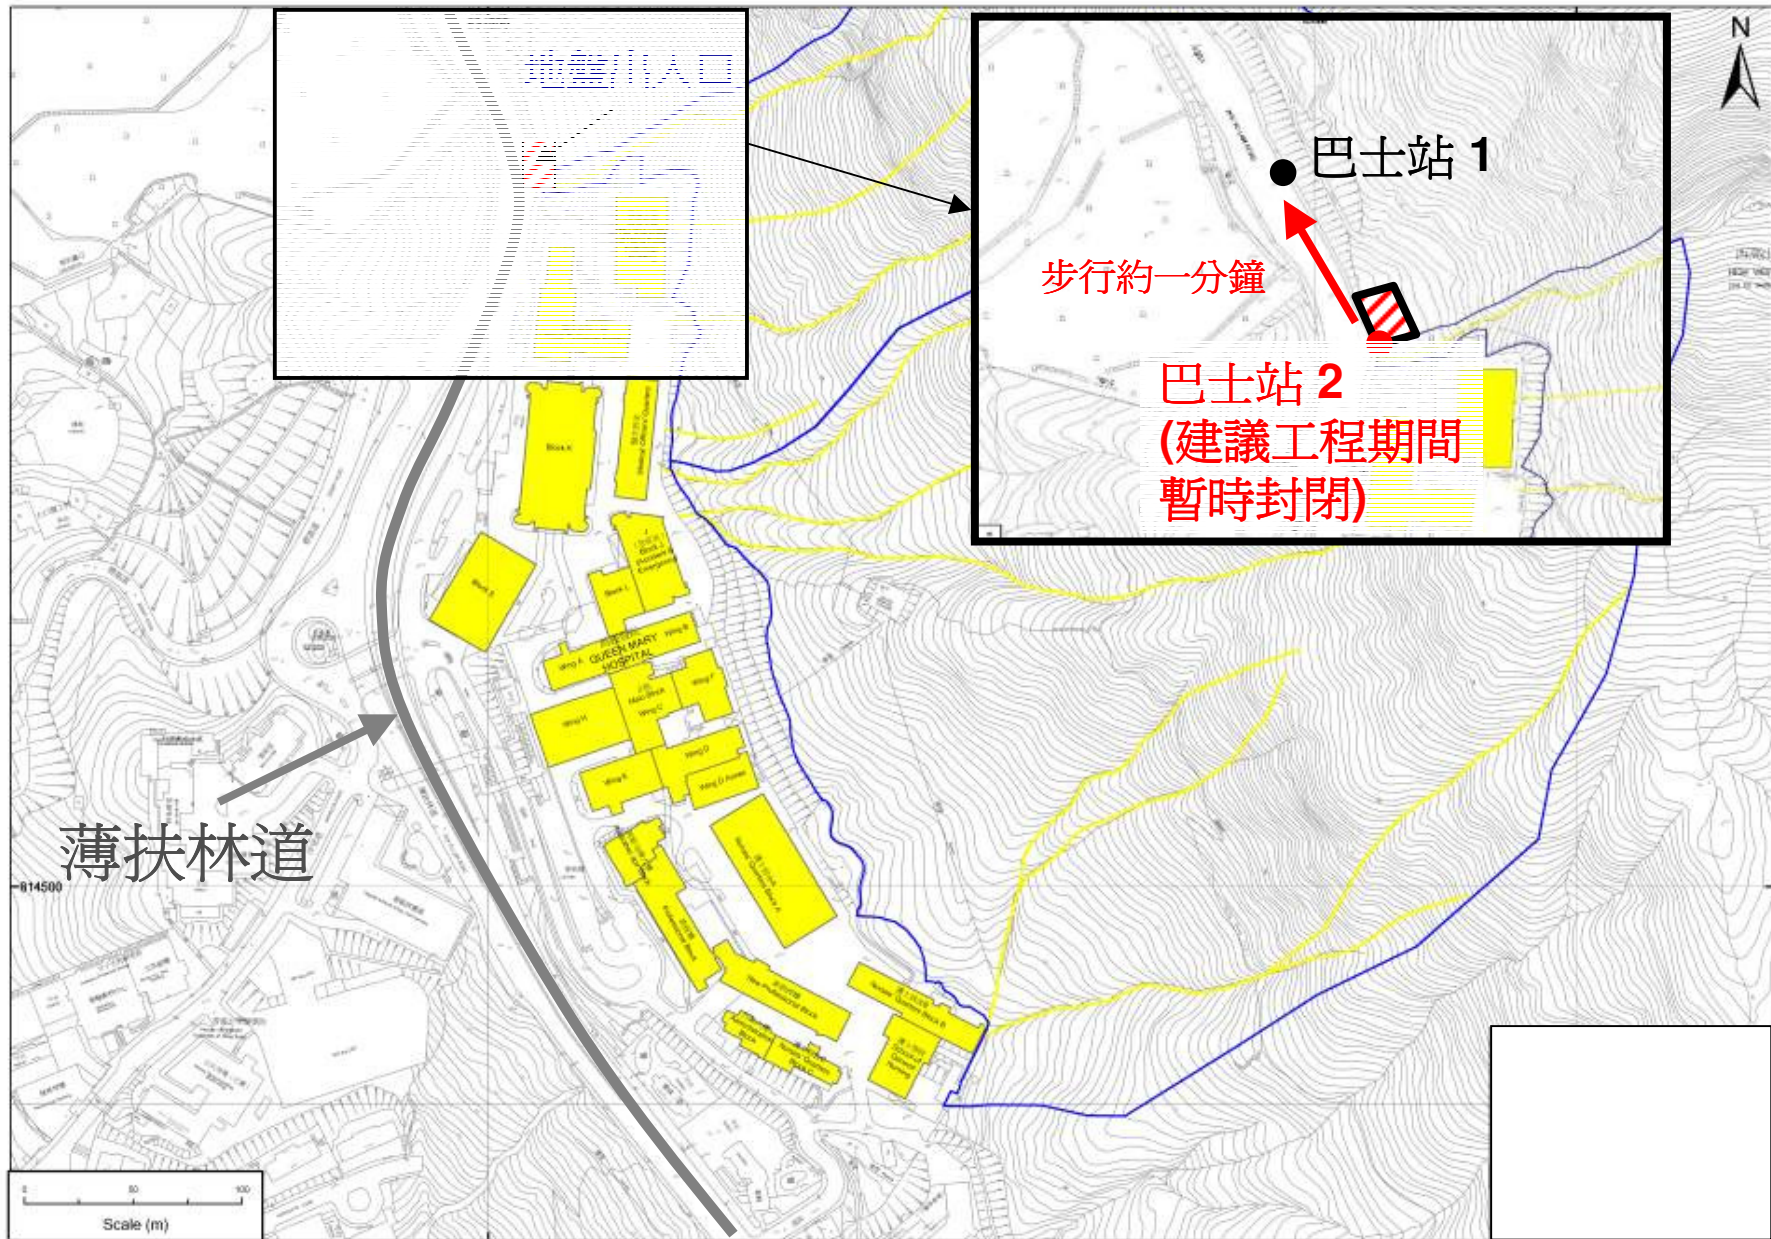

二零一一年五月十六日

南區區議會

瑪麗醫院後山天然山坡災害緩減工程

研究範圍

瑪麗醫院

天然山坡災害緩減工程

施工期間的交通安排

對環境的影響

An aerial photograph of a large, forested mountain. In the background, a dense city skyline is visible, including a prominent blue skyscraper. The foreground shows several modern, multi-story buildings, some with green construction coverings. The text '謝謝!' is overlaid in the center of the image.