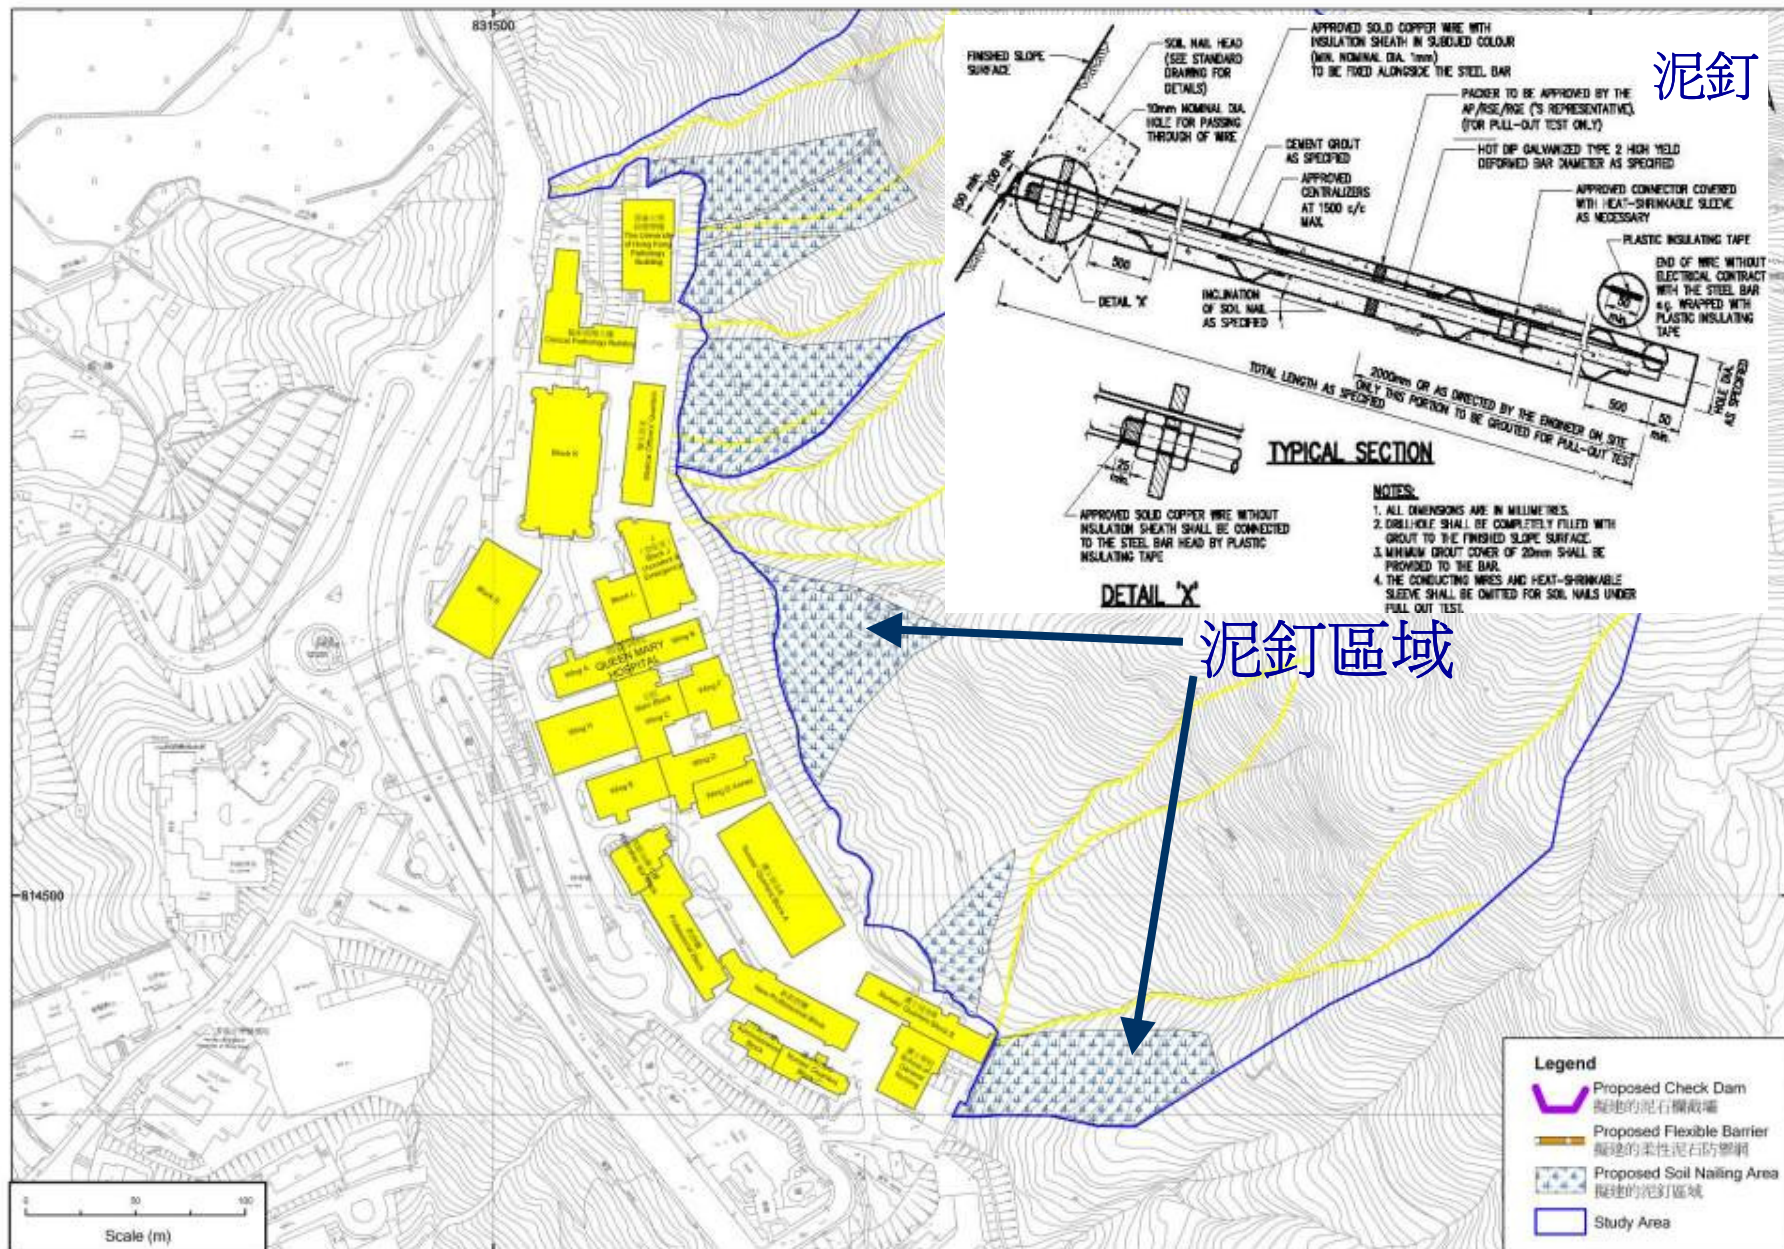

二零一一年五月十六日

南區區議會

瑪麗醫院後山天然山坡災害緩減工程

研究範圍

瑪麗醫院

天然山坡災害緩減工程

施工期間的交通安排

對環境的影響

An aerial photograph of a large, forested mountain. In the background, a dense city skyline is visible, including a prominent blue skyscraper. The foreground shows several modern, multi-story buildings, some with green construction coverings. The text '謝謝!' is overlaid in the center of the image.