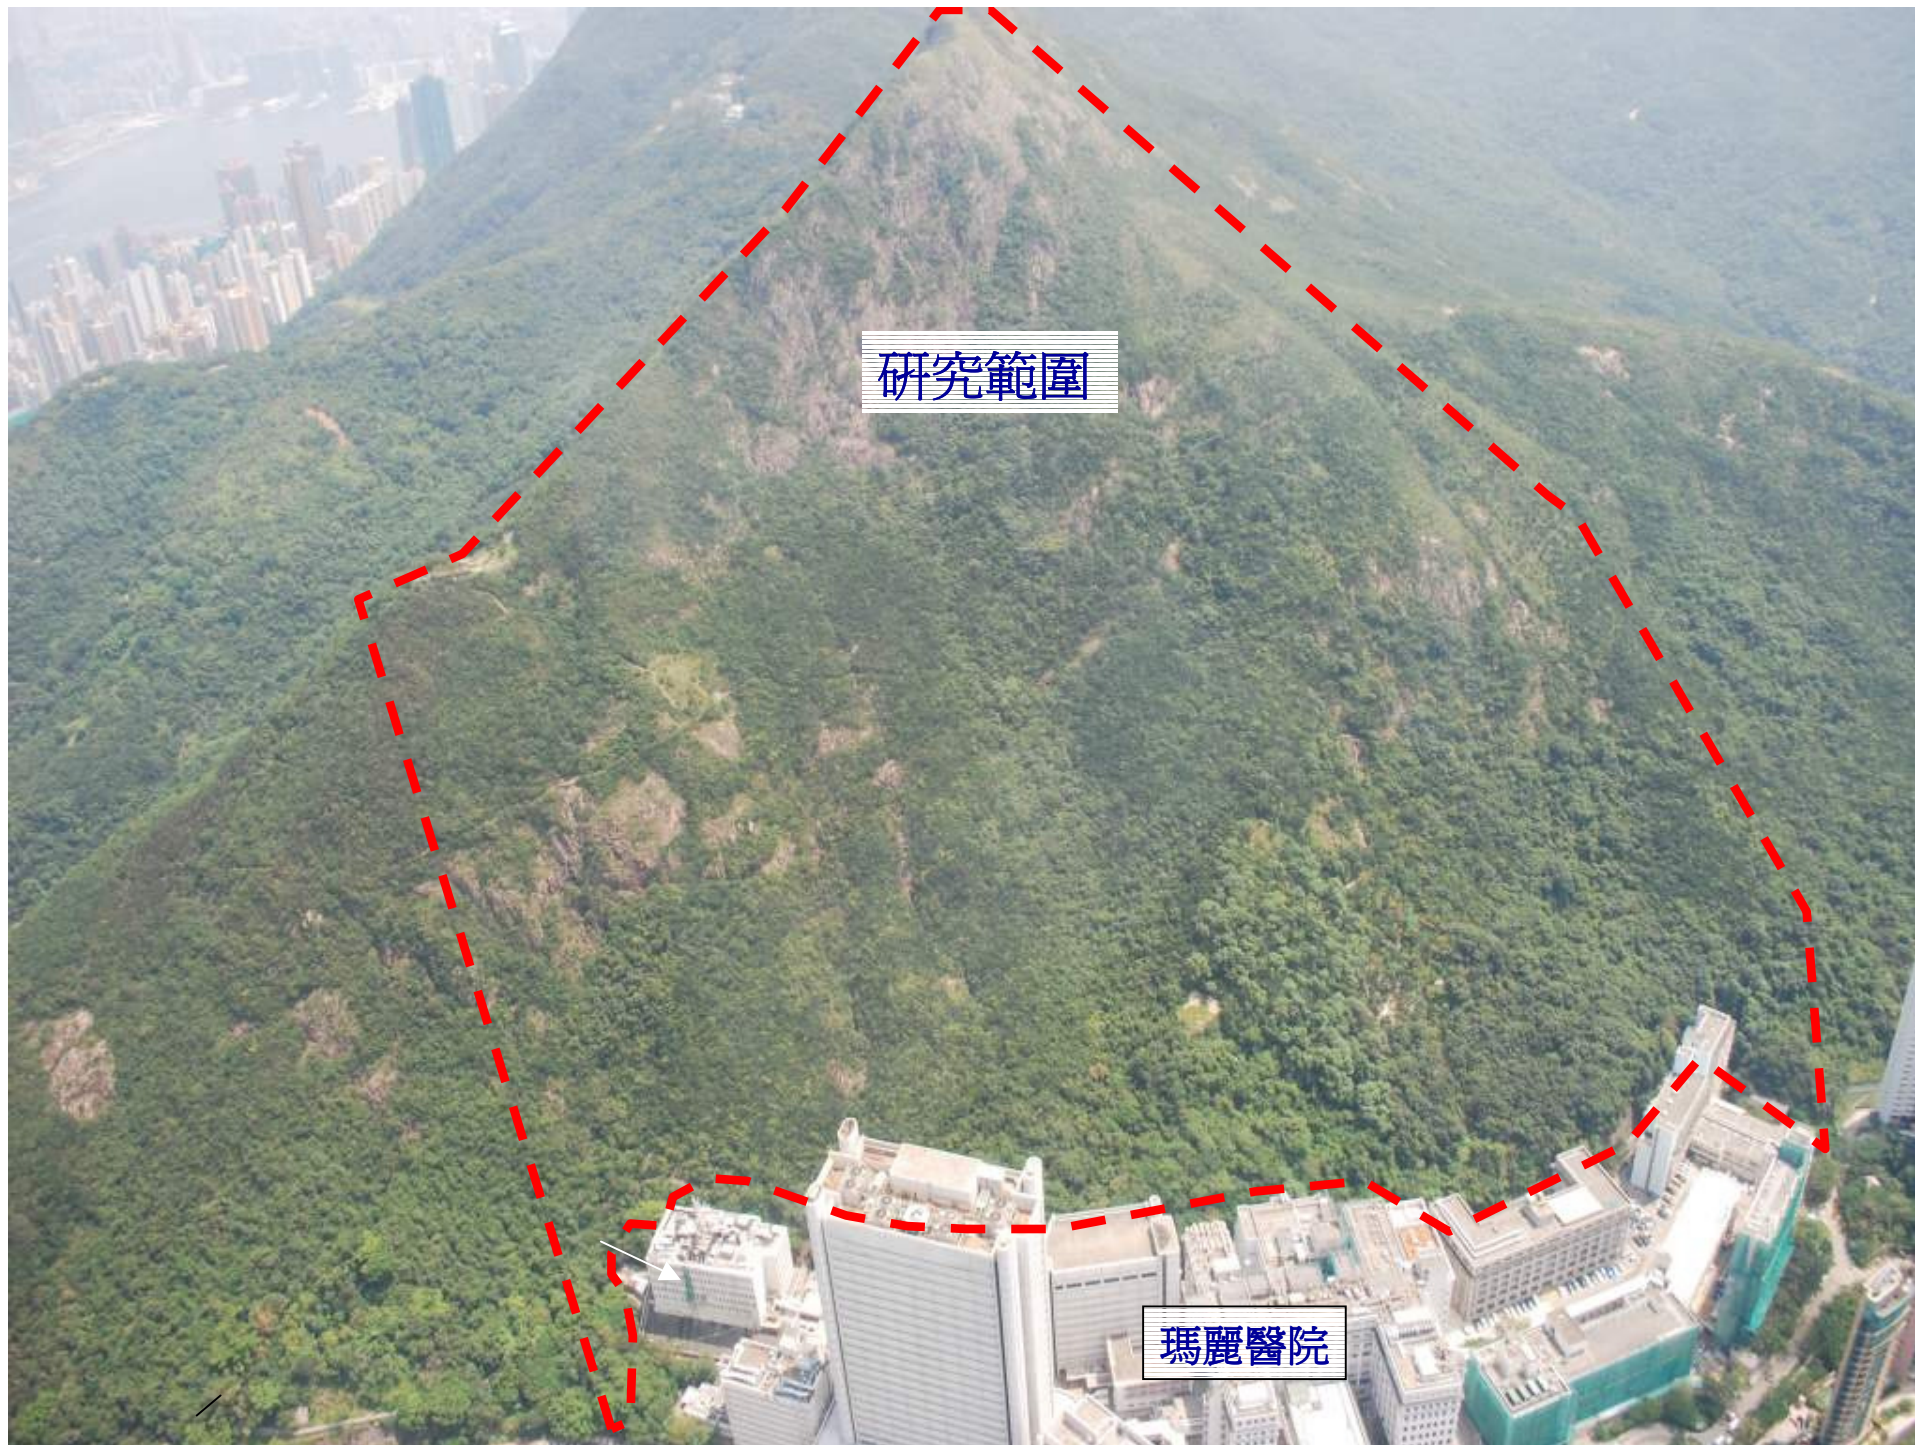

二零一一年五月十六日

南區區議會

瑪麗醫院後山天然山坡災害緩減工程

研究範圍

瑪麗醫院

天然山坡災害緩減工程

施工期間的交通安排

對環境的影響

An aerial photograph of a large, forested mountain. In the background, a dense city skyline is visible, including a prominent blue skyscraper. The foreground shows several modern, multi-story buildings, some with green construction coverings. The text '謝謝!' is overlaid in the center of the image.