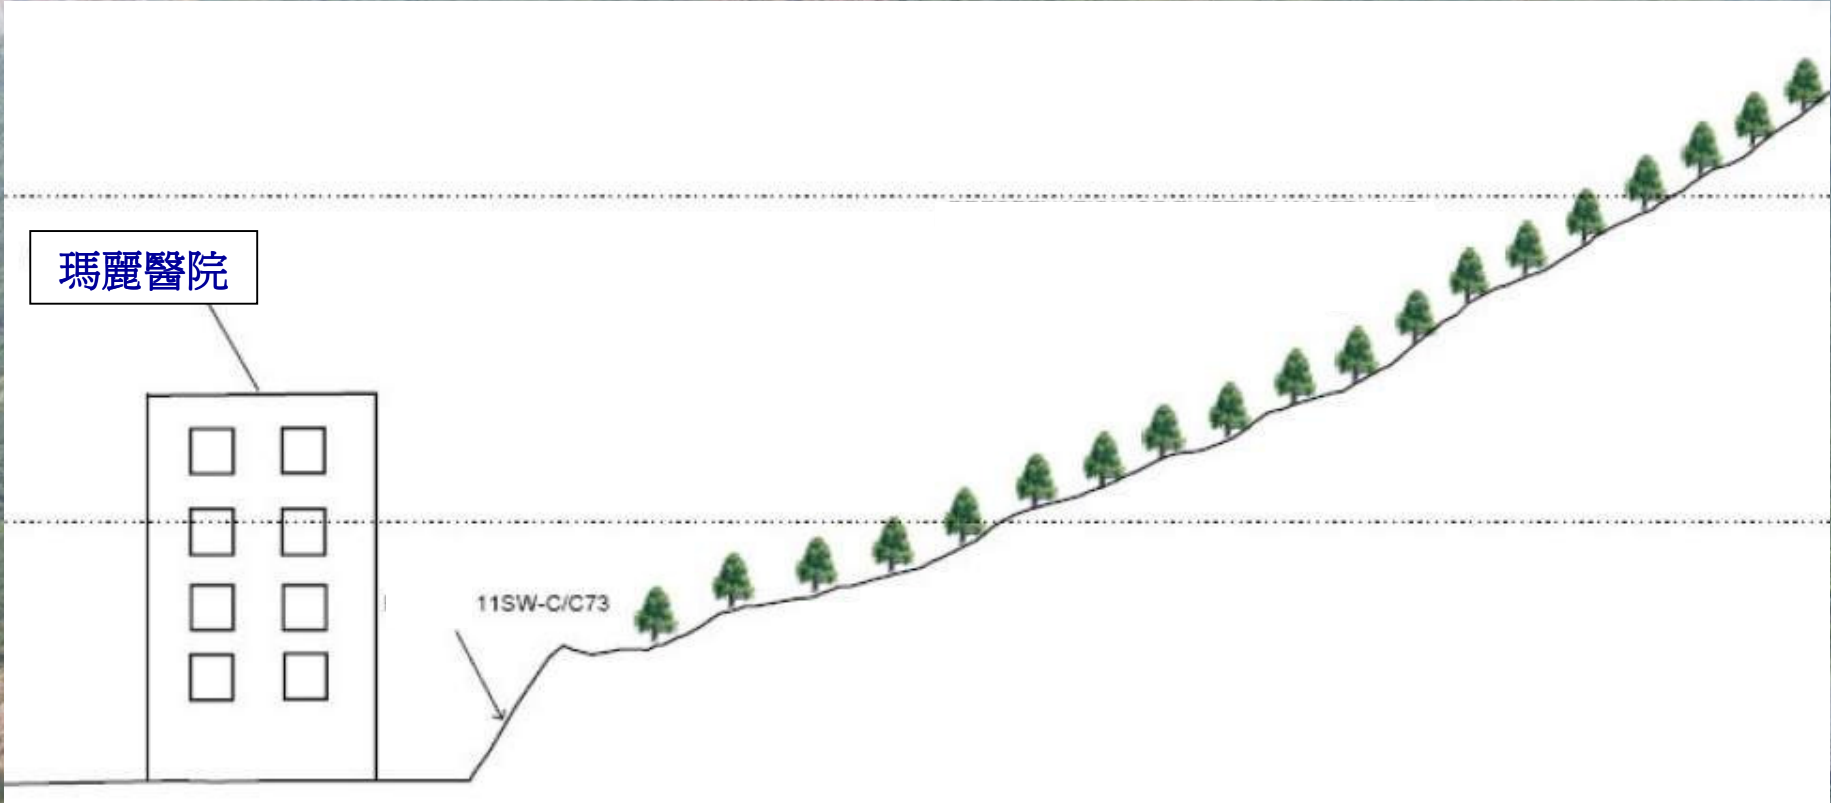

二零一一年五月十六日

南區區議會

瑪麗醫院後山天然山坡災害緩減工程

研究範圍

瑪麗醫院

天然山坡災害緩減工程

施工期間的交通安排

對環境的影響

An aerial photograph of a large, forested mountain. In the background, a dense city skyline is visible, including a prominent blue skyscraper. The foreground shows several modern, multi-story buildings, some with green construction coverings. The text '謝謝!' is overlaid in the center of the image.