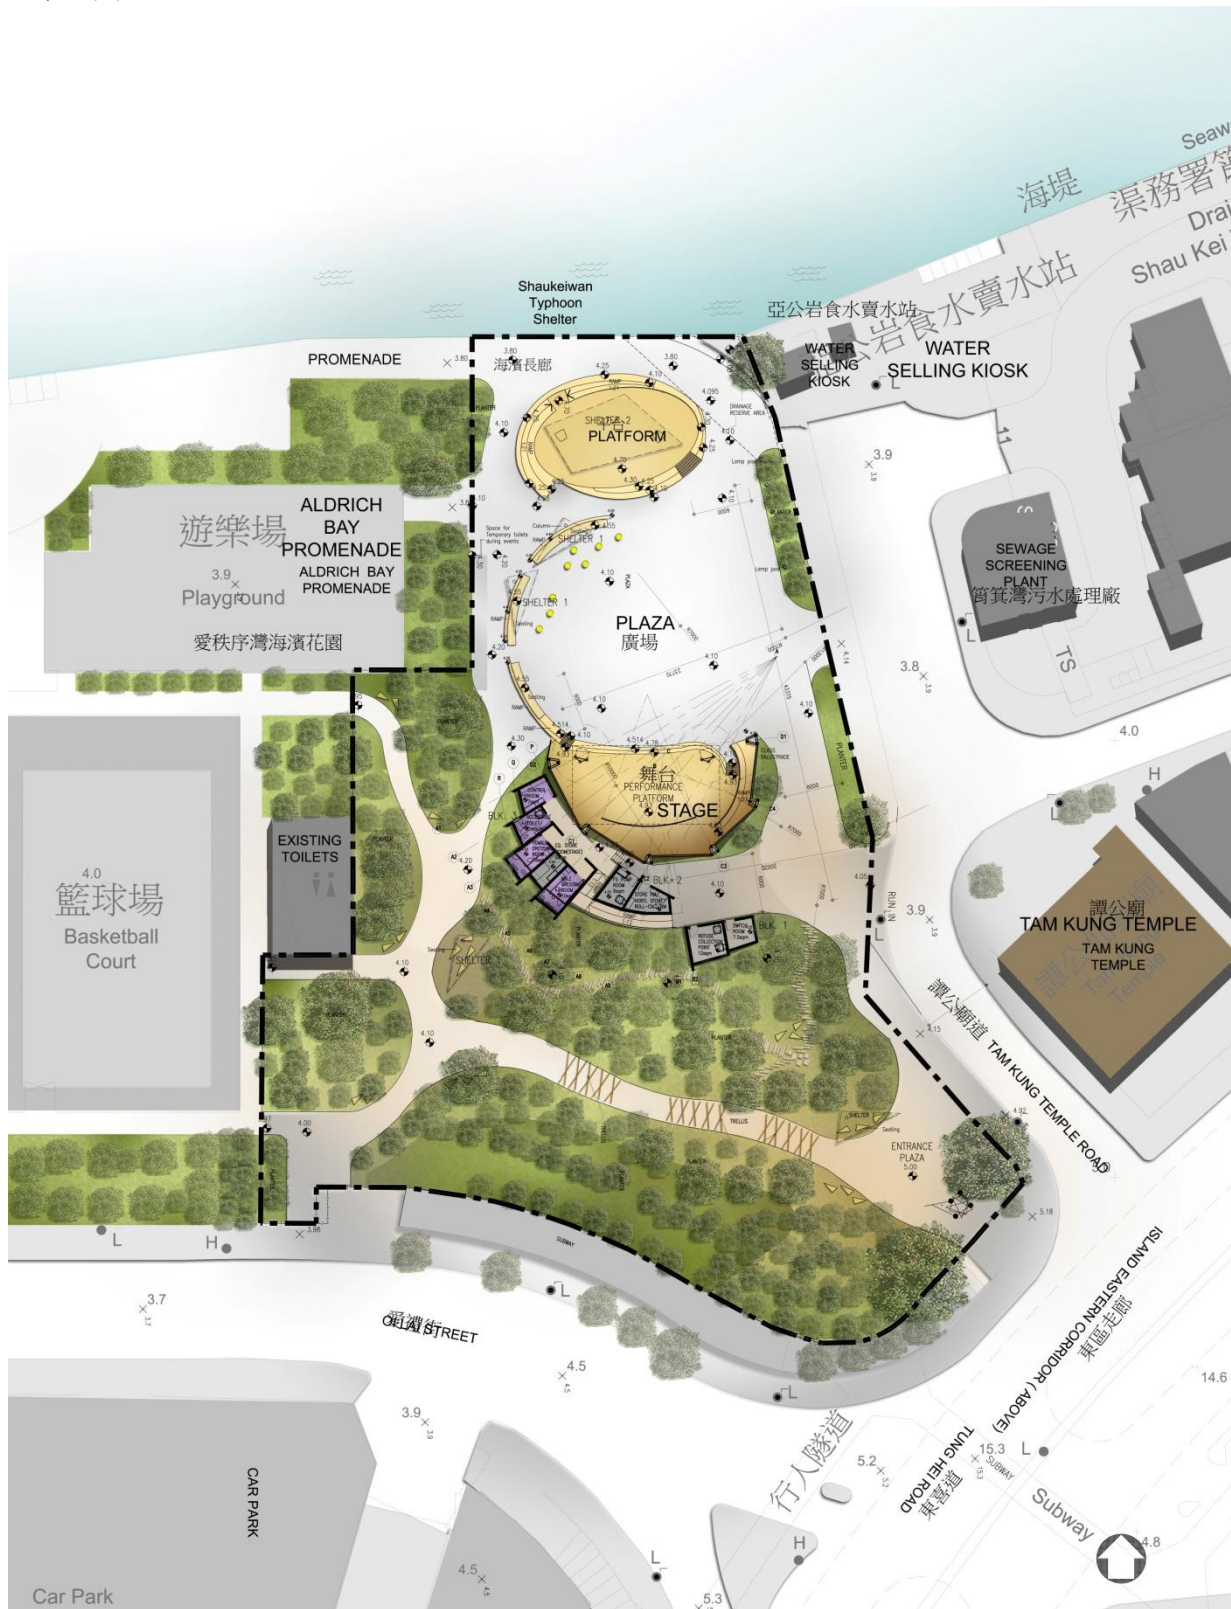

### Signature Project Scheme in Eastern District – Eastern District Cultural Square 社區重點項目計劃(東區) – 東區文化廣場

Site plan  
總平面圖

**Signature Project Scheme in Eastern District – Eastern District Cultural Square**  
**社區重點項目計劃(東區) – 東區文化廣場**

Aerial Views  
鳥瞰圖

**Signature Project Scheme in Eastern District – Eastern District Cultural Square**  
**社區重點項目計劃(東區) – 東區文化廣場**

Artist impression of the Cultural Square  
文化廣場構思概念圖