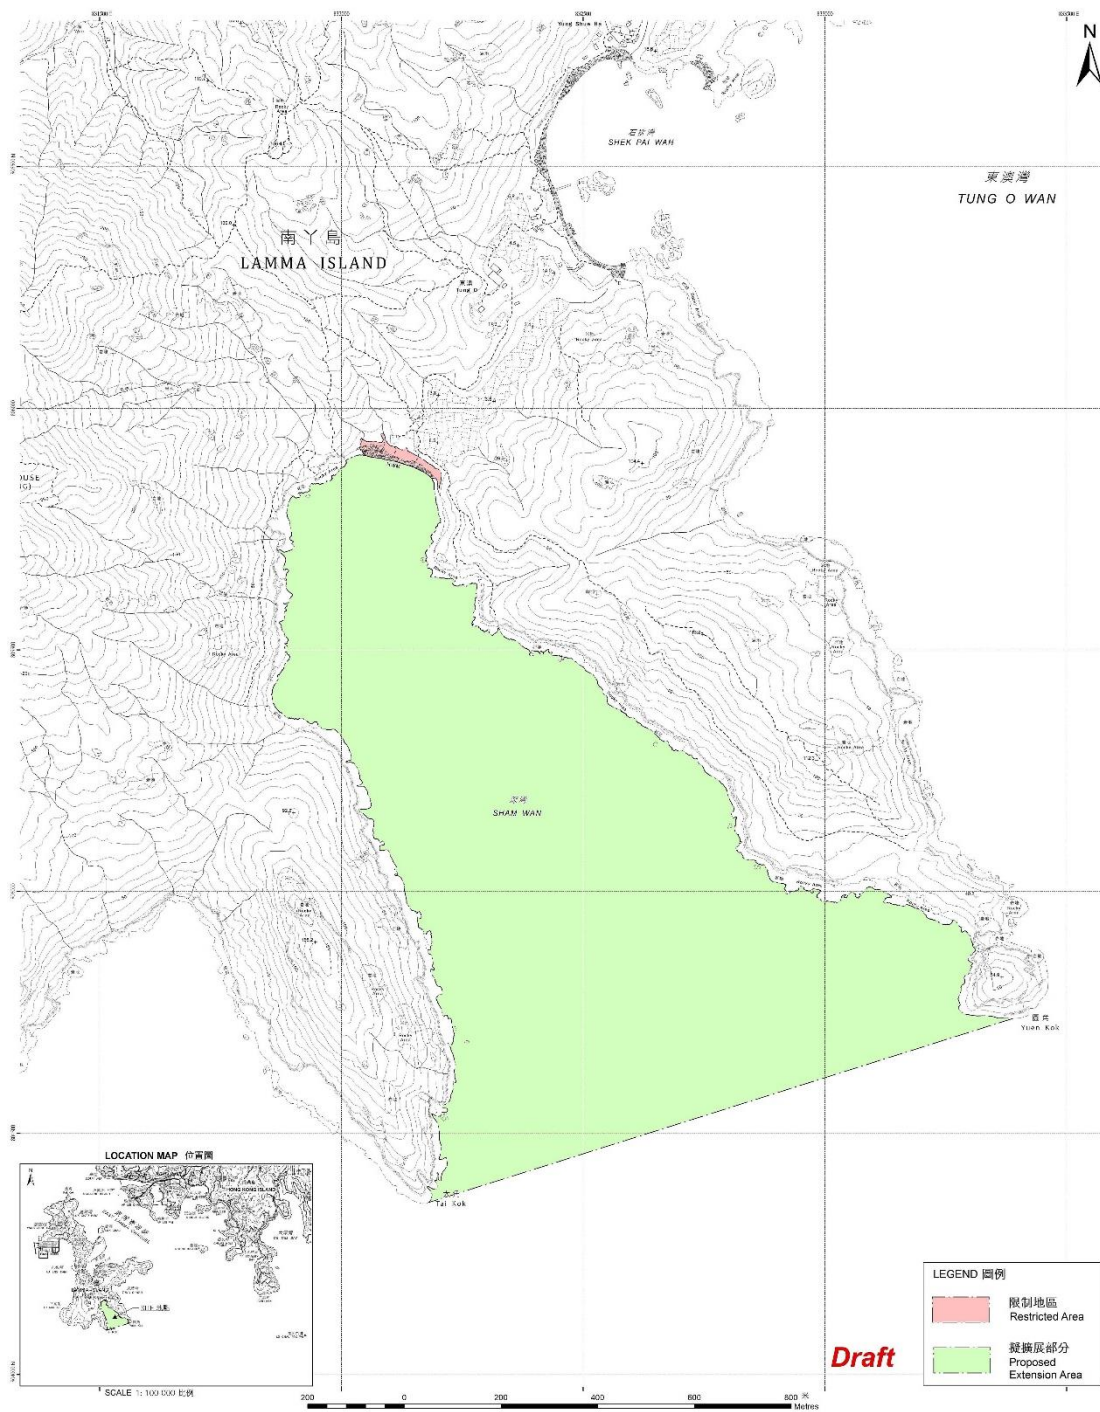

### Proposed expansion of Sham Wan Restricted Area

Note: Area coloured Red is the existing Sham Wan Restricted Area; area coloured Green is the proposed expansion of the SWRA.