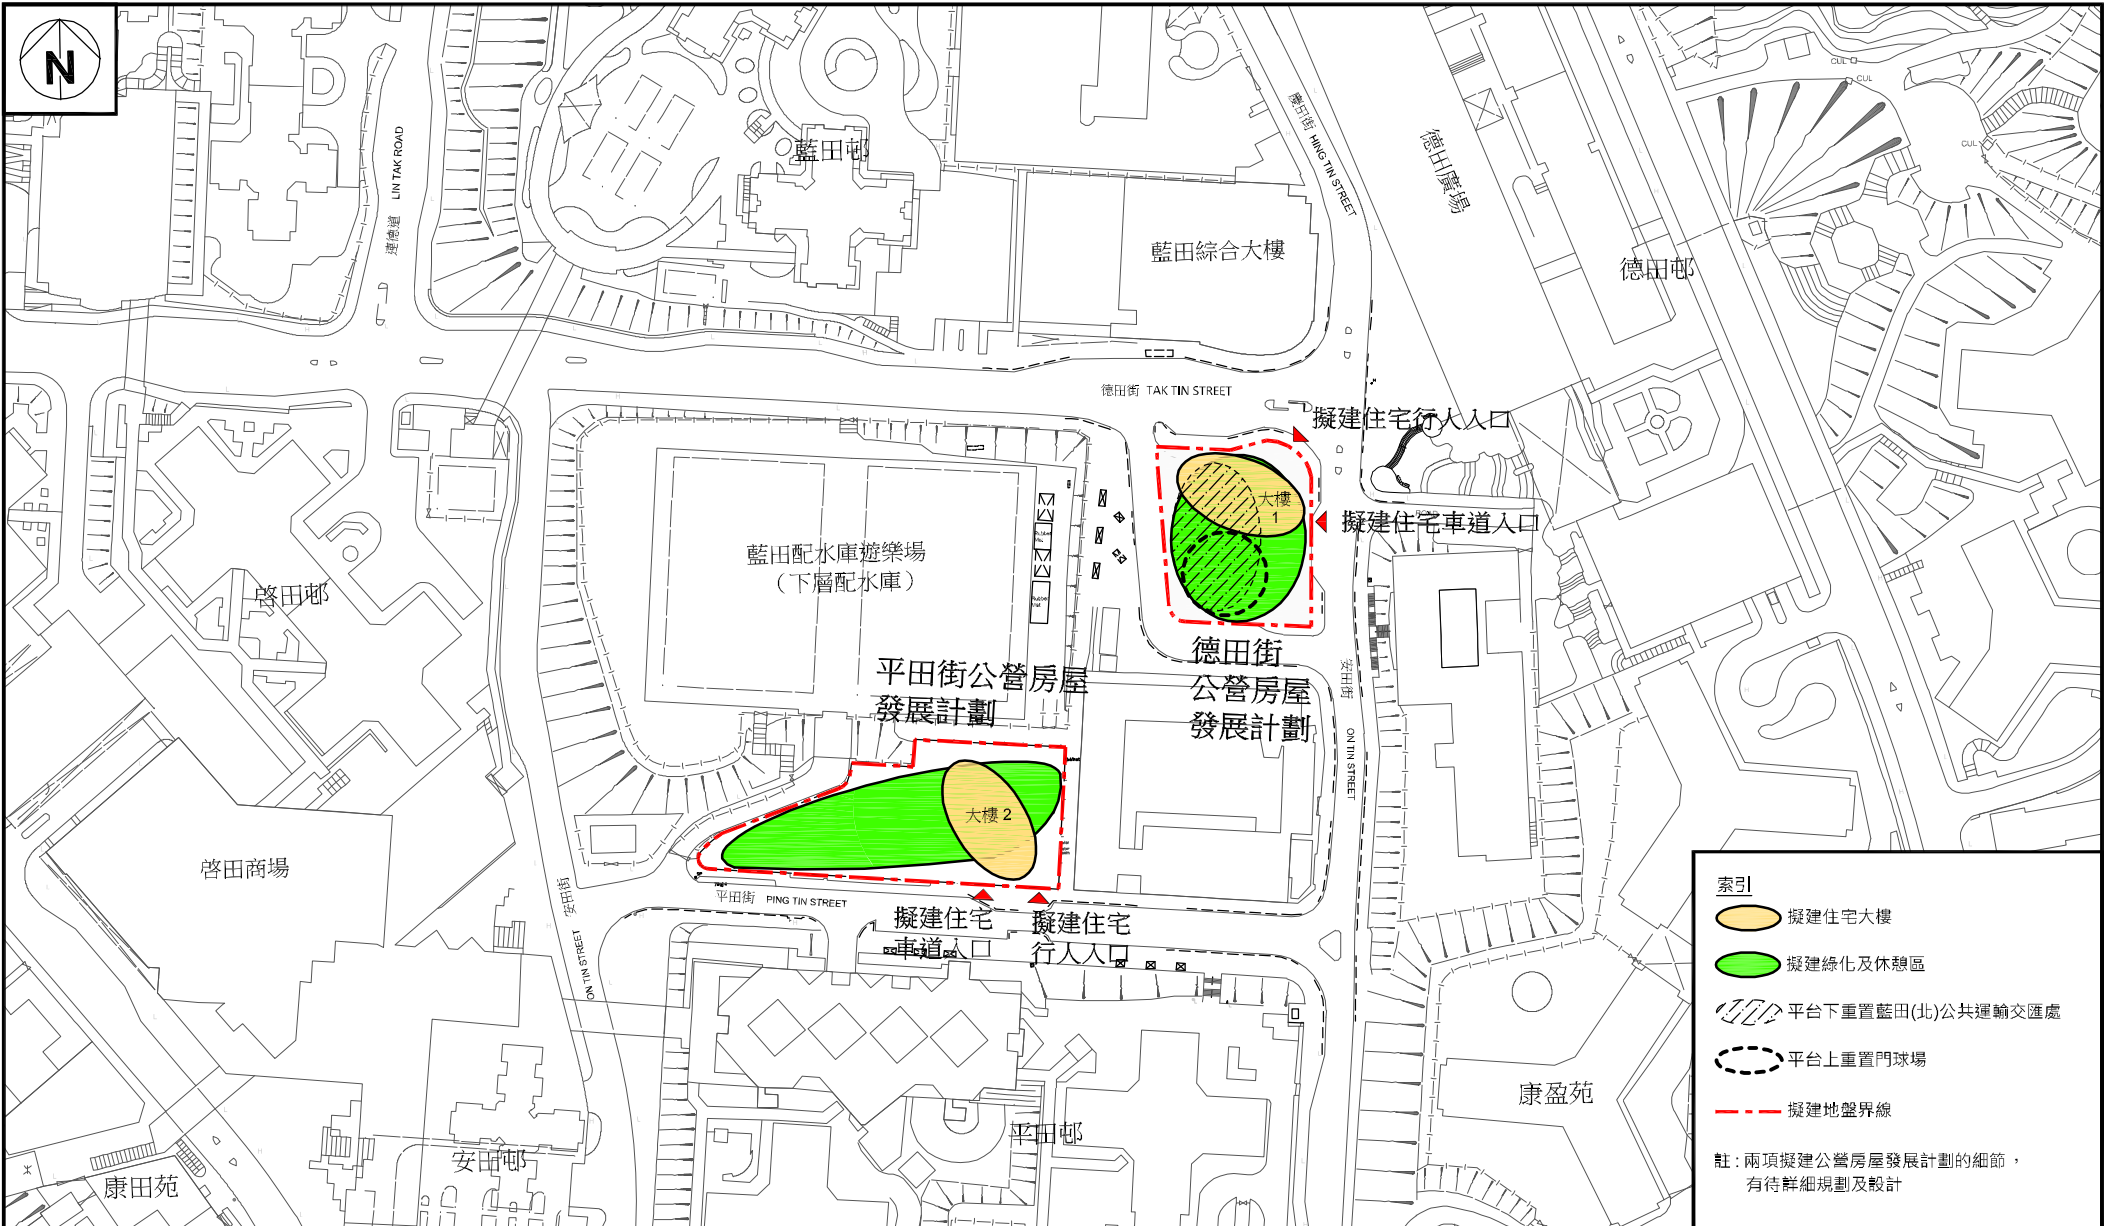

德田街及平田街
 公營房屋發展計劃位置圖
 PUBLIC HOUSING DEVELOPMENTS
 AT TAK TIN STREET AND PING TIN STREET
 SITE LOCATION PLAN

SCALE 1:3000 (A4)

索引:
 擬建地盤界線

 房屋署
 HOUSING DEPARTMENT

附件一
 Annex 1

日期 DATE:
 02.2020

PUBLIC HOUSING DEVELOPMENTS AT TAK TIN STREET & PING TIN STREET
 -- CONCEPTUAL PLAN

德田街及平田街公營房屋發展計劃 -- 概念設計圖

SCALE / 比例 1:2000@A4
 DATE / 日期 02 / 2020

位置圖
LOCATION PLAN

B084TI
藍田德田街公共運輸交匯處及相關道路改善工程
PUBLIC TRANSPORT INTERCHANGE AT TAK TIN STREET
AND ASSOCIATED ROAD IMPROVEMENT WORKS IN LAM TIN