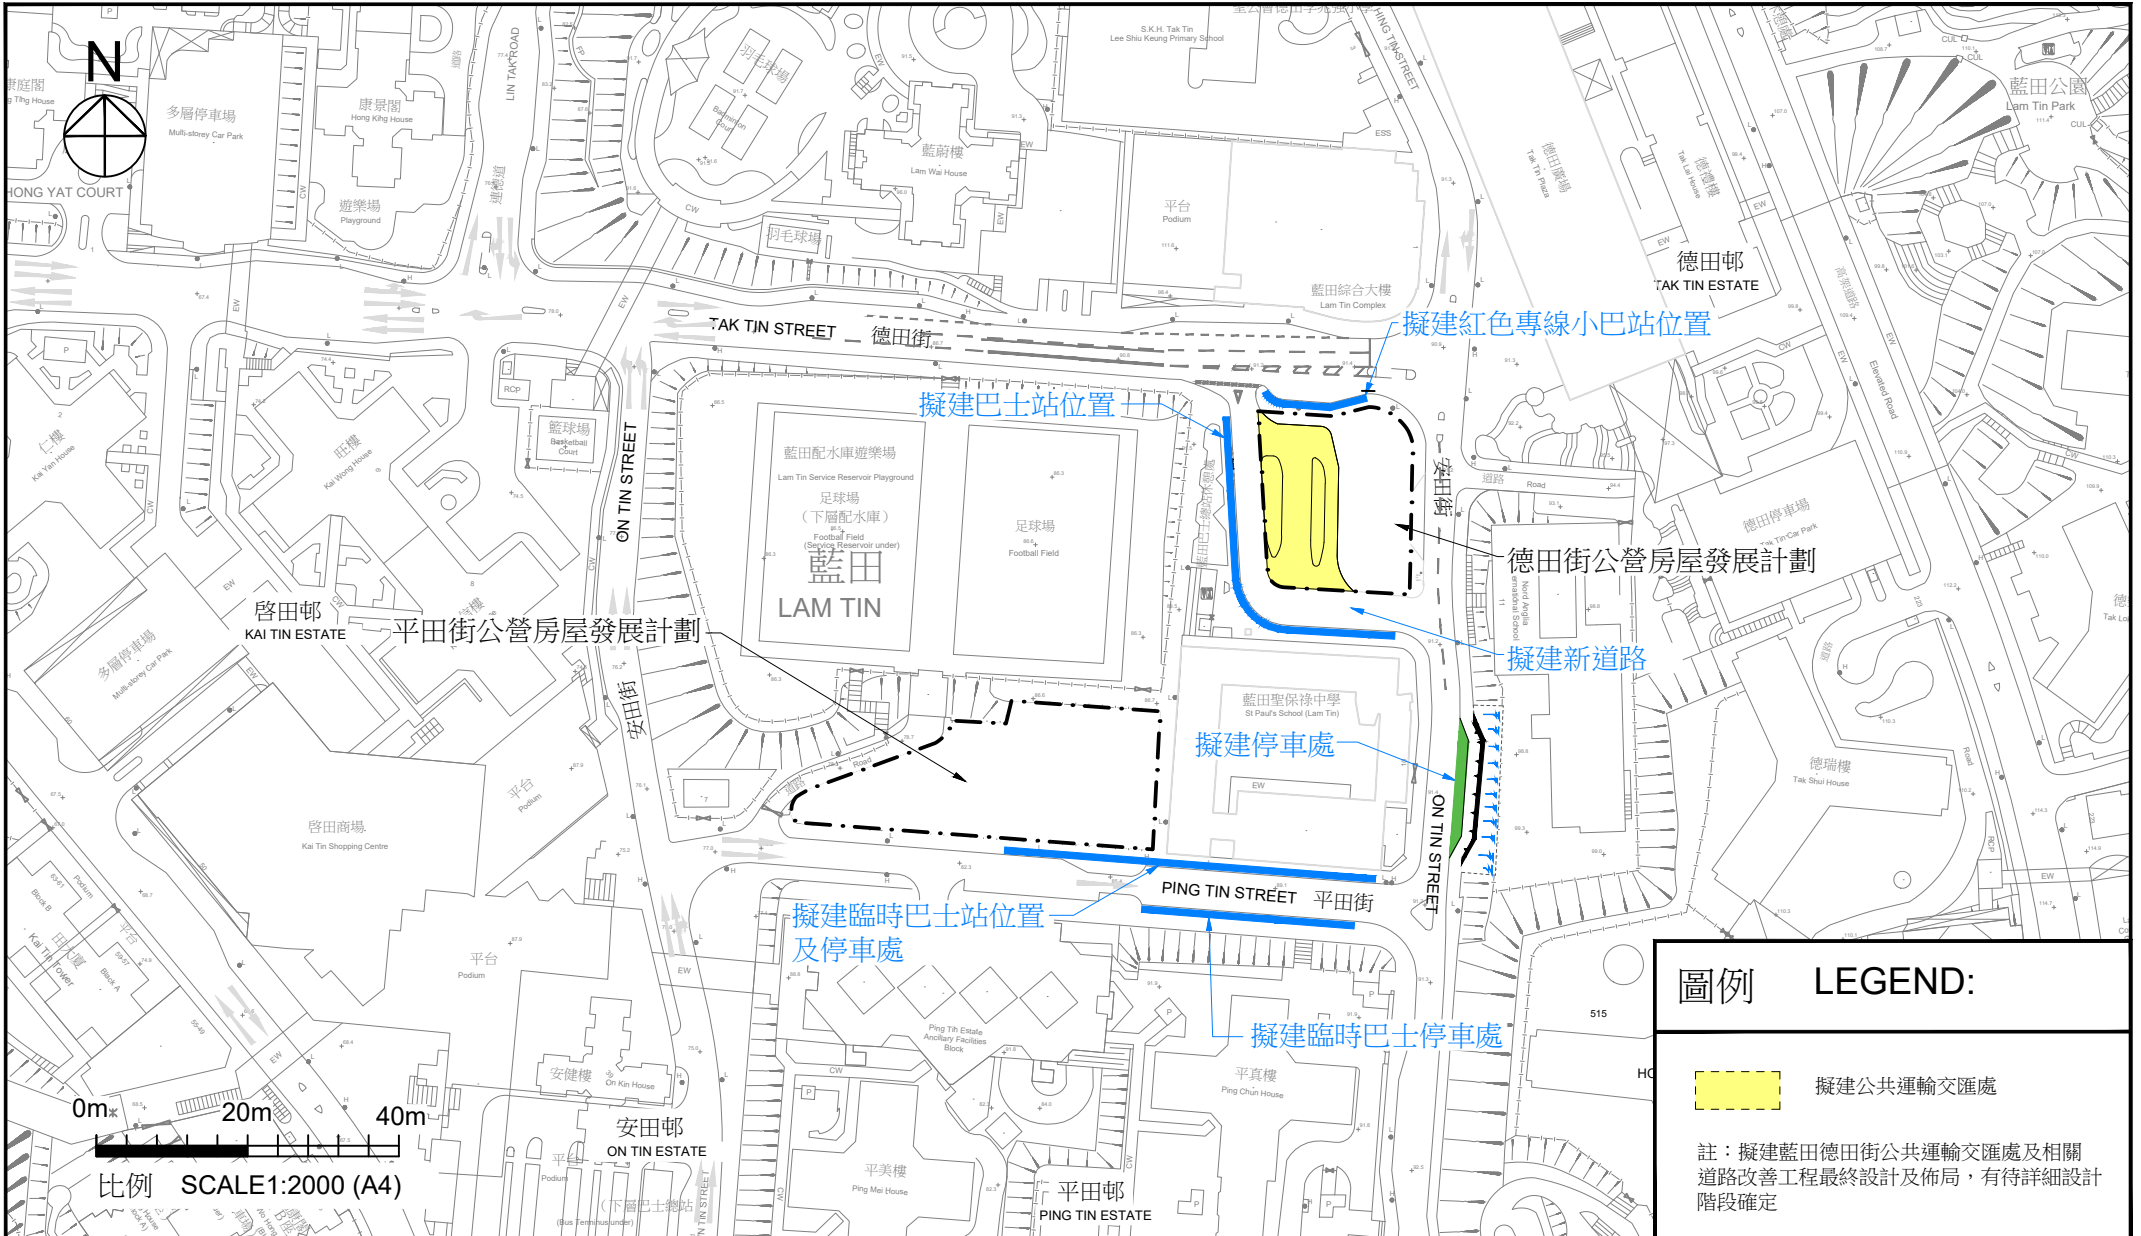

德田街及平田街
 公營房屋發展計劃位置圖
 PUBLIC HOUSING DEVELOPMENTS
 AT TAK TIN STREET AND PING TIN STREET
 SITE LOCATION PLAN

SCALE 1:3000 (A4)

索引:
 擬建地盤界線

 房屋署
 HOUSING DEPARTMENT

附件一
 Annex 1

日期 DATE:
 02.2020

PUBLIC HOUSING DEVELOPMENTS AT TAK TIN STREET & PING TIN STREET
 -- CONCEPTUAL PLAN

德田街及平田街公營房屋發展計劃 -- 概念設計圖

SCALE / 比例 1:2000@A4
 DATE / 日期 02 / 2020

位置圖
LOCATION PLAN

B084TI
藍田德田街公共運輸交匯處及相關道路改善工程
PUBLIC TRANSPORT INTERCHANGE AT TAK TIN STREET
AND ASSOCIATED ROAD IMPROVEMENT WORKS IN LAM TIN