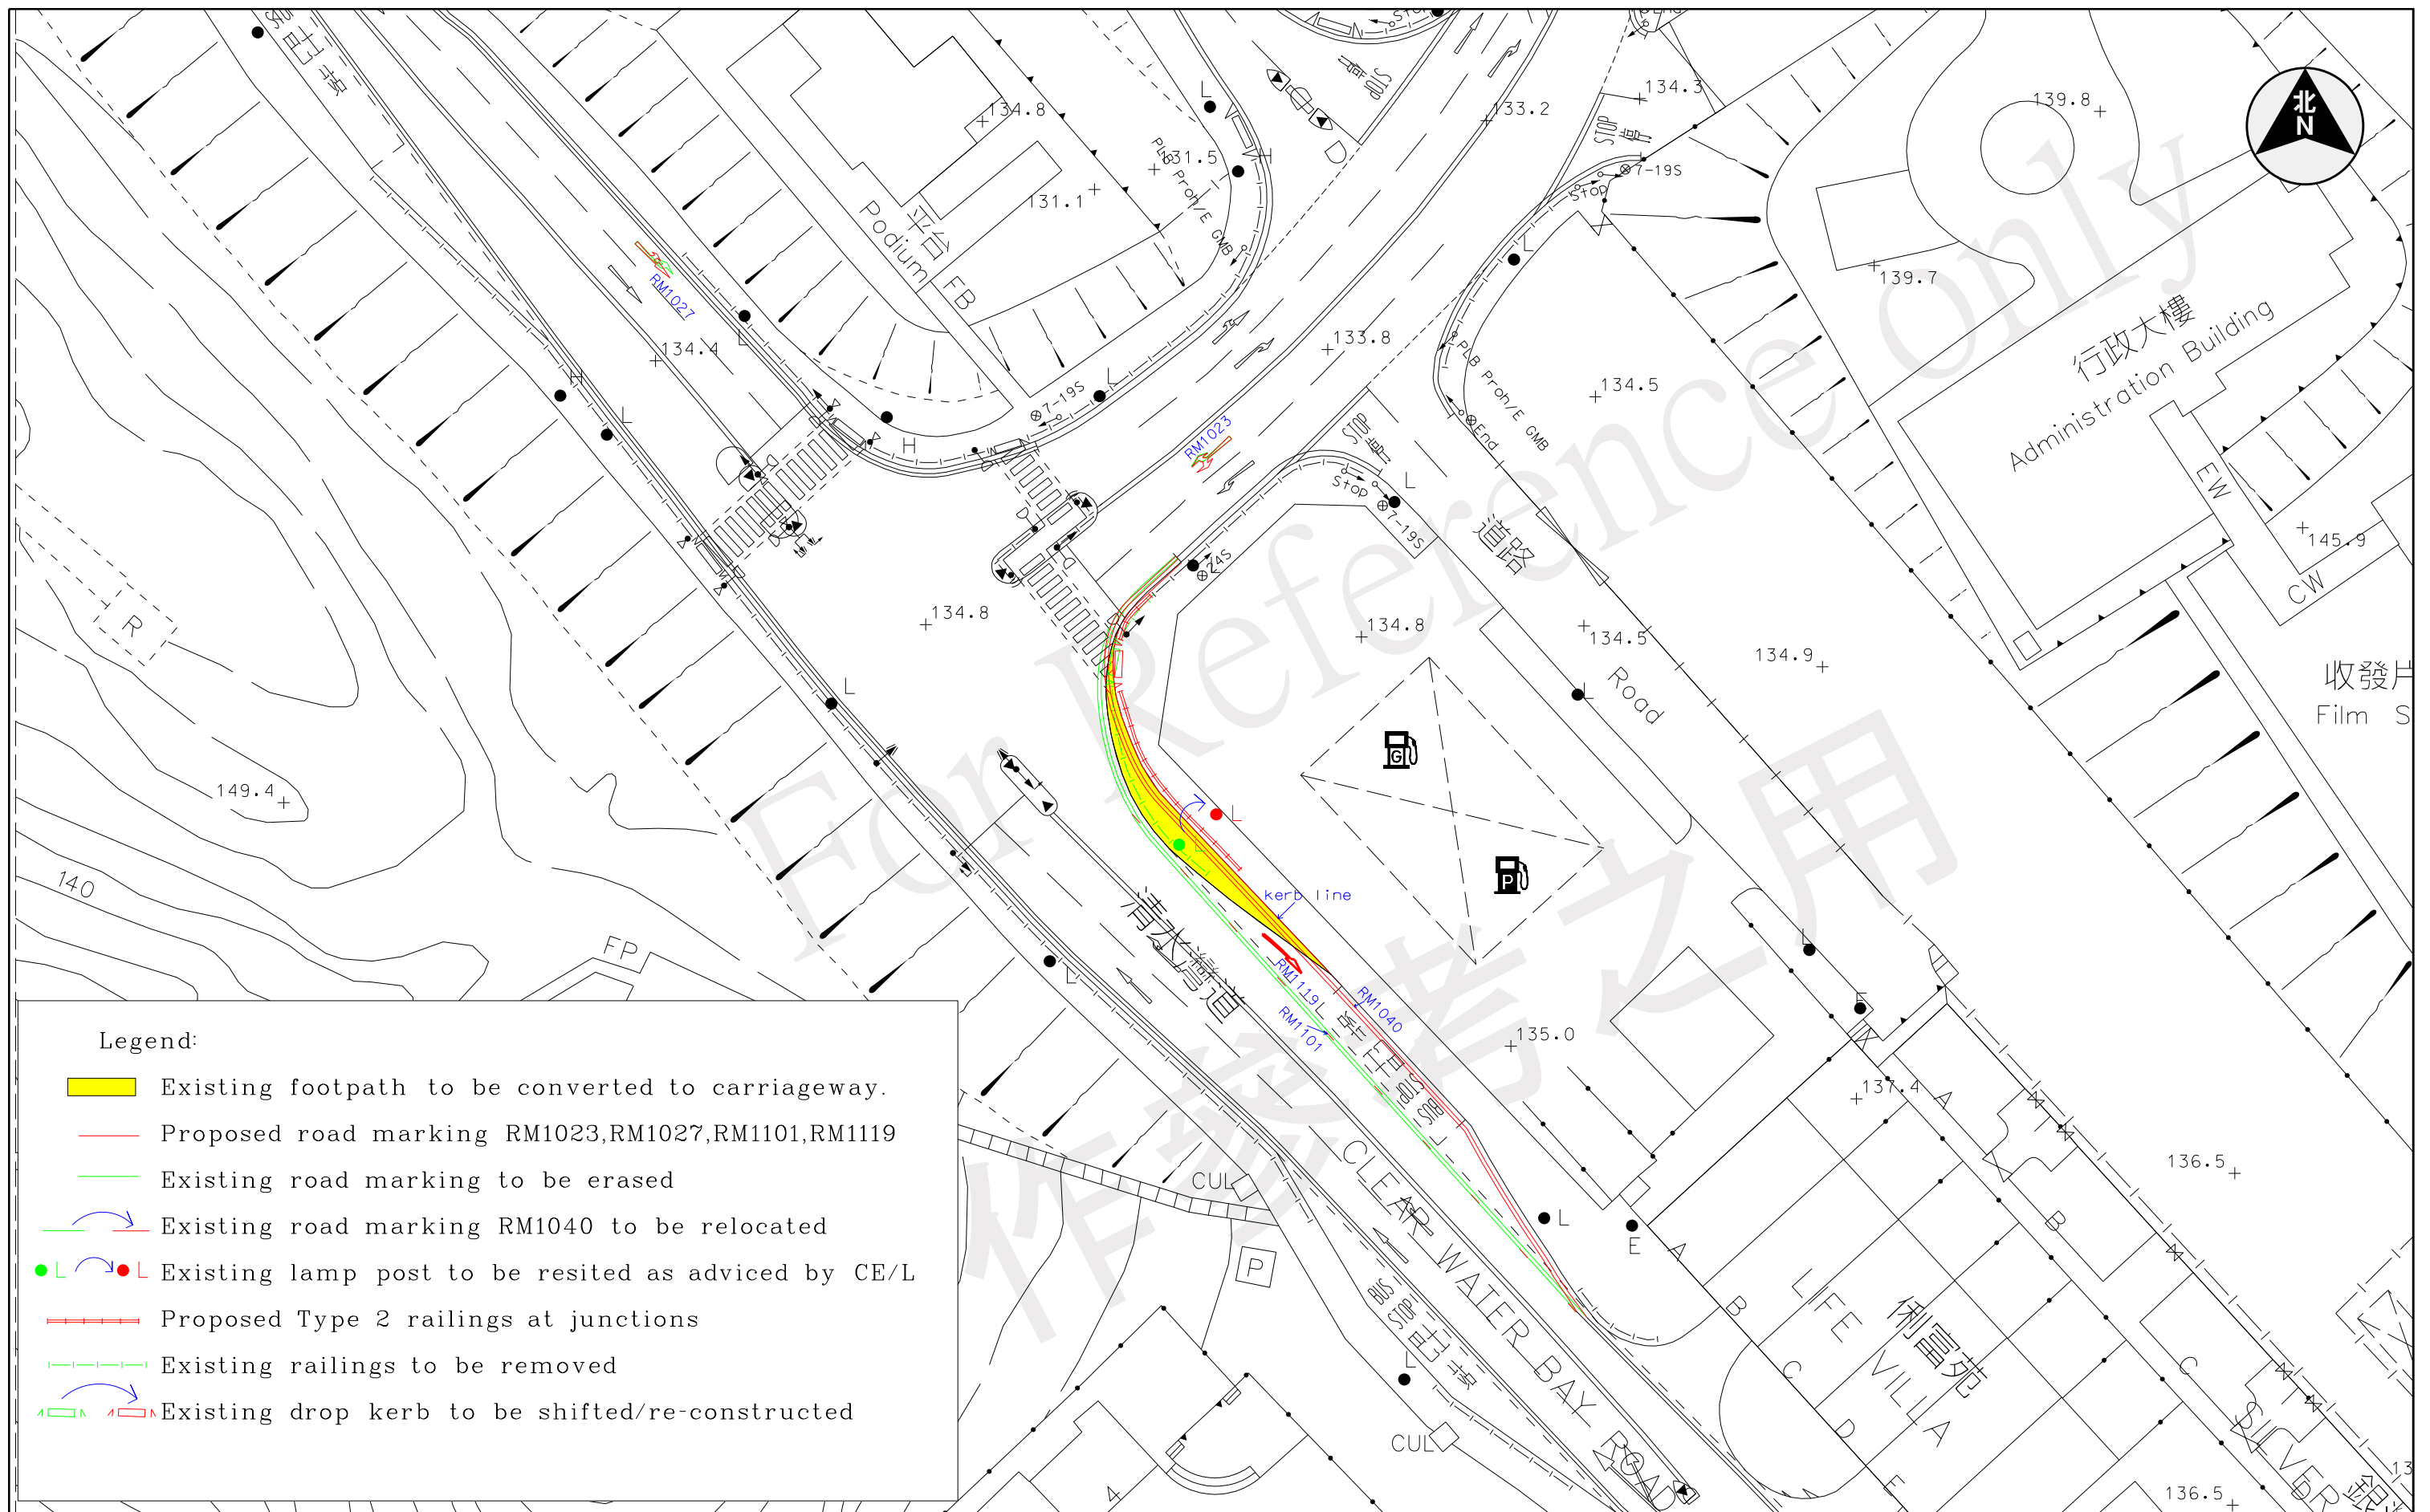

LOCATION : Clear Water Bay Road near Silverstrand Beach Road, Sai Kung

DRAWING NO. : NE140847.01 (E12P11C,E12P11D)

SCALE : 1 : 500 (A4)

LOCATION : Clear Water Bay Road near Ngan Ying Road

DRAWING NO. : NE140857.01 (E12P11A)

SCALE : 1 : 500 (A3)