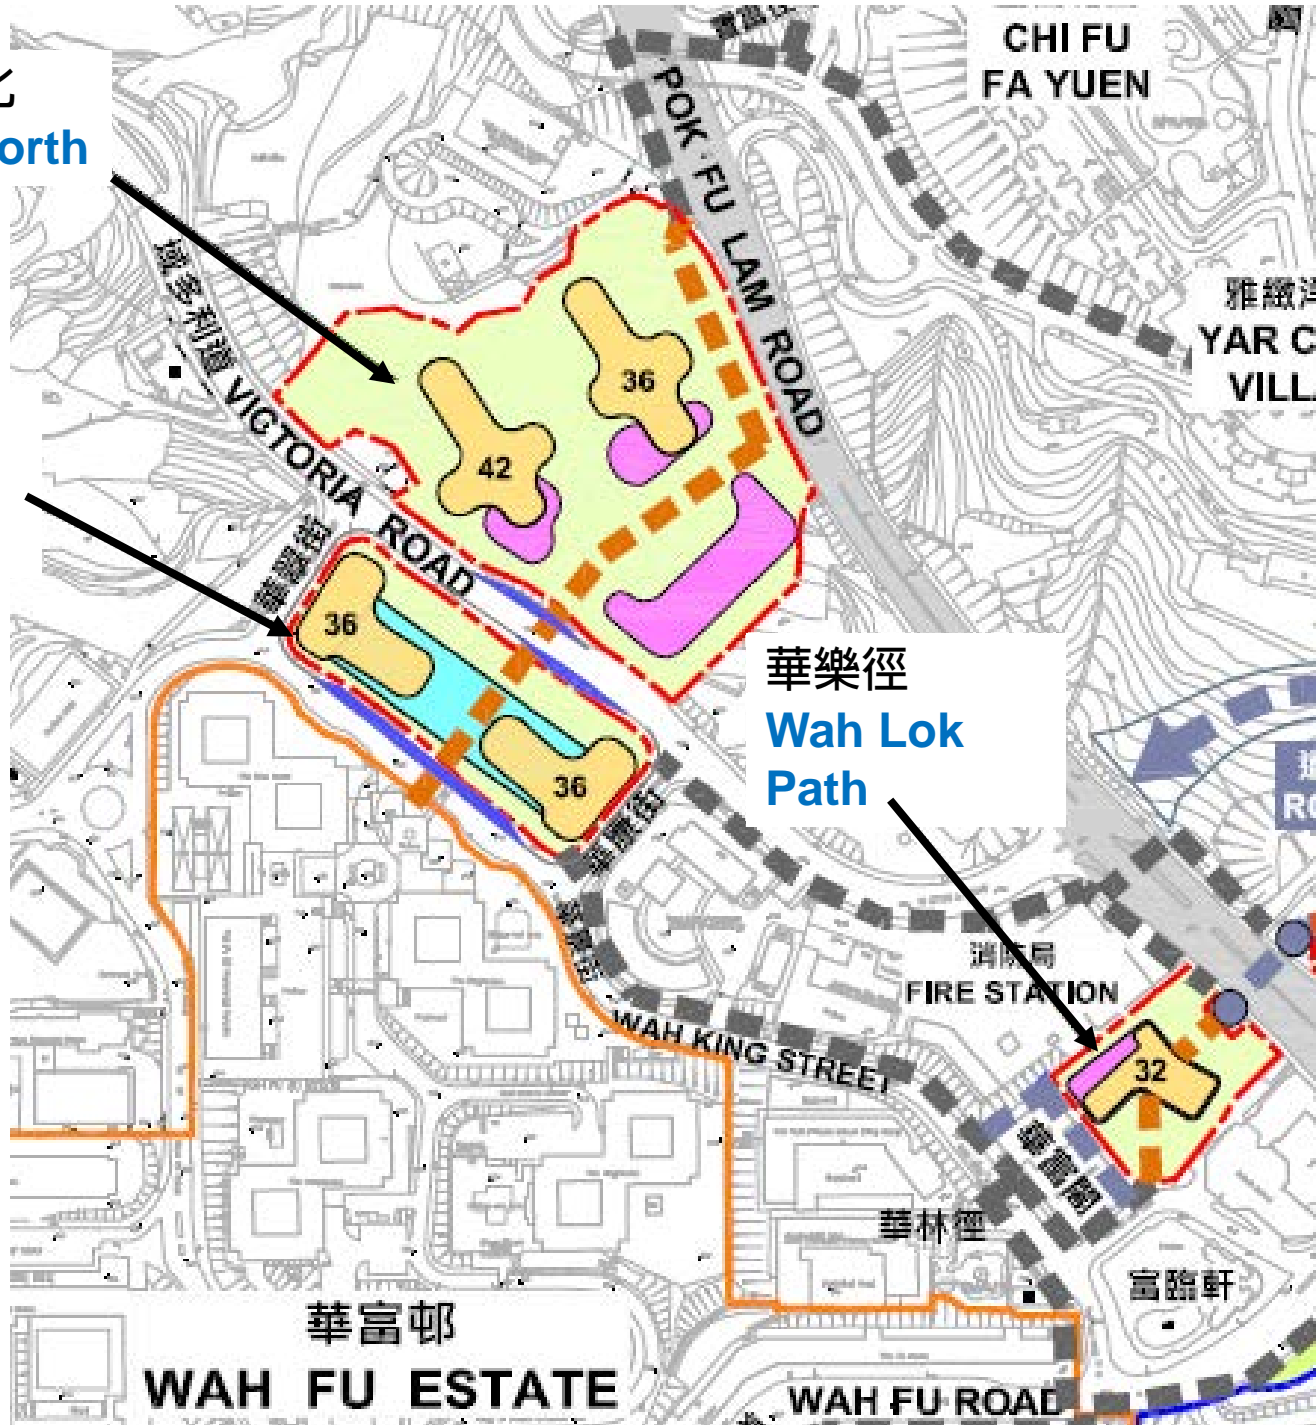

華光樓
Wah Kwong House

Kai Lung Wan South
雞籠灣南
公共租住房屋 /
資助出售房屋
Public Rental Housing /
Subsidised Sale Flats

Shek Pai Wan Road
石排灣道

Pok Fu Lam Road
薄扶林道

薄扶林南擬建公營房屋發展 - 概念設計圖

PROPOSED PUBLIC HOUSING DEVELOPMENTS IN POKFULAM SOUTH - CONCEPTUAL LAYOUT PLAN

華富邨以北
Wah Fu North

華景街
Wah King Street

華樂徑
Wah Lok Path

華富邨
WAH FU ESTATE

WAH FU ROAD

華樂徑
Wah Lok
Path

雞籠灣北
Kai Lung Wan
North

雞籠灣南
Kai Lung Wan
South