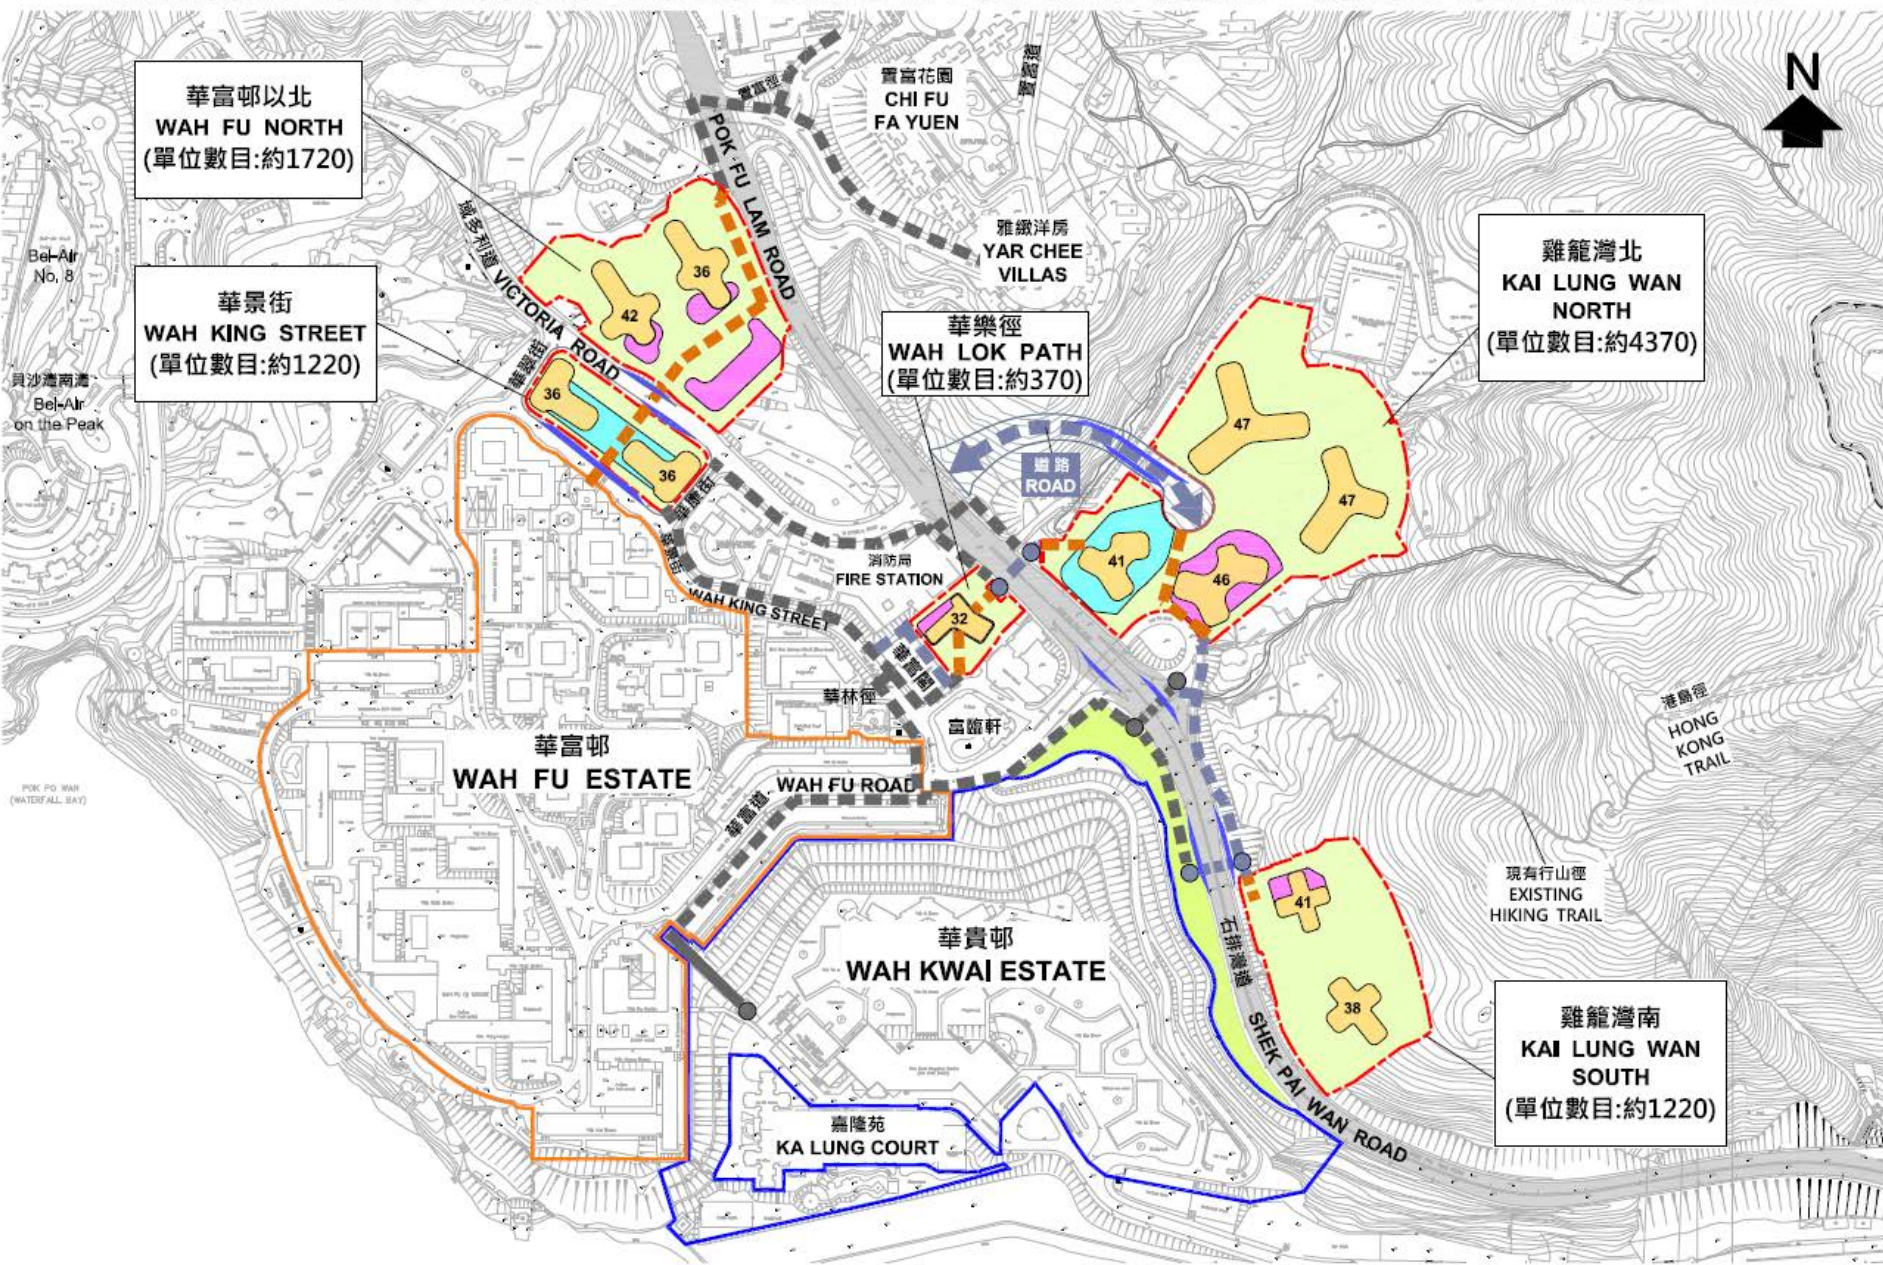

華富邨以北
Wah Fu North

華景街
Wah King Street

華樂徑
Wah Lok Path

華富邨
WAH FU ESTATE

WAH FU ROAD

華樂徑
Wah Lok
Path

雞籠灣北
Kai Lung Wan
North

雞籠灣南
Kai Lung Wan
South