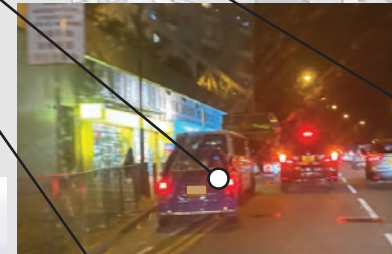

馬灣碼頭巴士站

麗都花園避車處

麗都花園巴士站