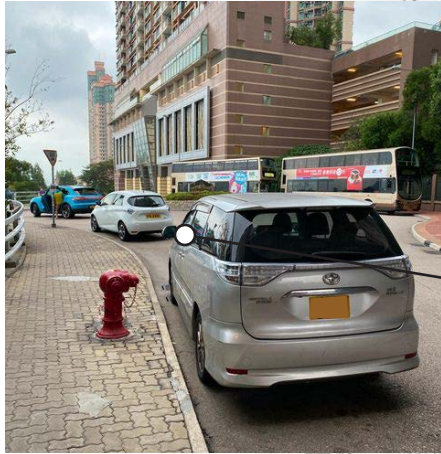

Norris Hin Lung Ng

伍顯龍

District Councillor of Tsuen Wan Rural
荃灣郊區議員

Drawing made for research & public administration
Enquiries please send to dc@nhl.hk

浪翠園一期巴士總站